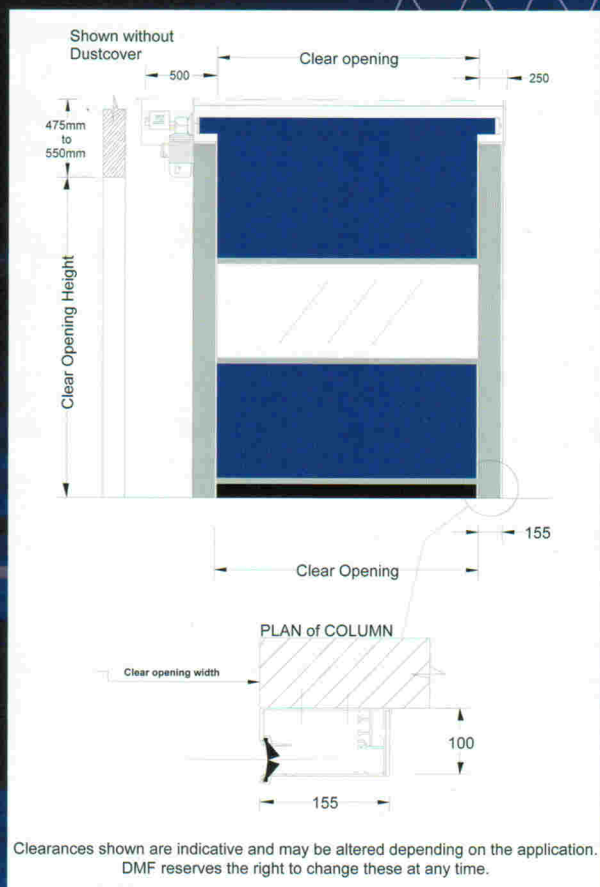

MORE DETAIL TO EVALUATE YOUR SELECTION

- Door speeds up to 1.5m/sec
- Sizes up to 6mH x 6mW
- Durable reinforced 0.5, 1.0, 1.75mm PVC panel
- Windbars to resist air pressure
- Anodised aluminium columns
- Brush or PVC seals
- Single phase programmable controller
- Soft start / stop
- Variable speed control
- Safety features, including in-line PE beam, and pressure sensitive bottom rail.
- Low maintenance
- Many forms of activation

Pushbuttons
Pullcords
Motion sensors
Induction floor loops
Remote control
Photo eye beams
Swipe cards and integration