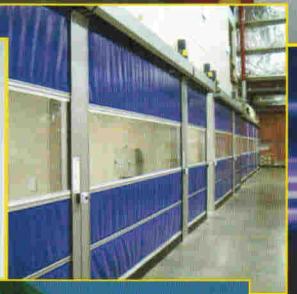

RAPID AUTO ROLL DOOR

Series RL3000

doors with intelligence

Another product from the DMF range

The Series RL3000 Rapid Auto Roll Door is fully manufactured in Australia, by DMF. It is a reliable and durable door, yet providing a simplicity that allows non specialist installation. Custom made to size, DMF can also manufacture to suit very specific requirements.

Many options are available as listed overleaf.

Ideal for . . .

Process Rooms

Warehouses

Coolrooms & Freezers

Cleanrooms

Carwashes

Workshops

Hospitals

Supermarkets

Custom-made to suit your application

www.dmf.com.au

Since 1967, DMF International has been creating only the best climate control door systems for the Australian and export markets. The RL3000 RAPID ROLL DOOR continues this great tradition.